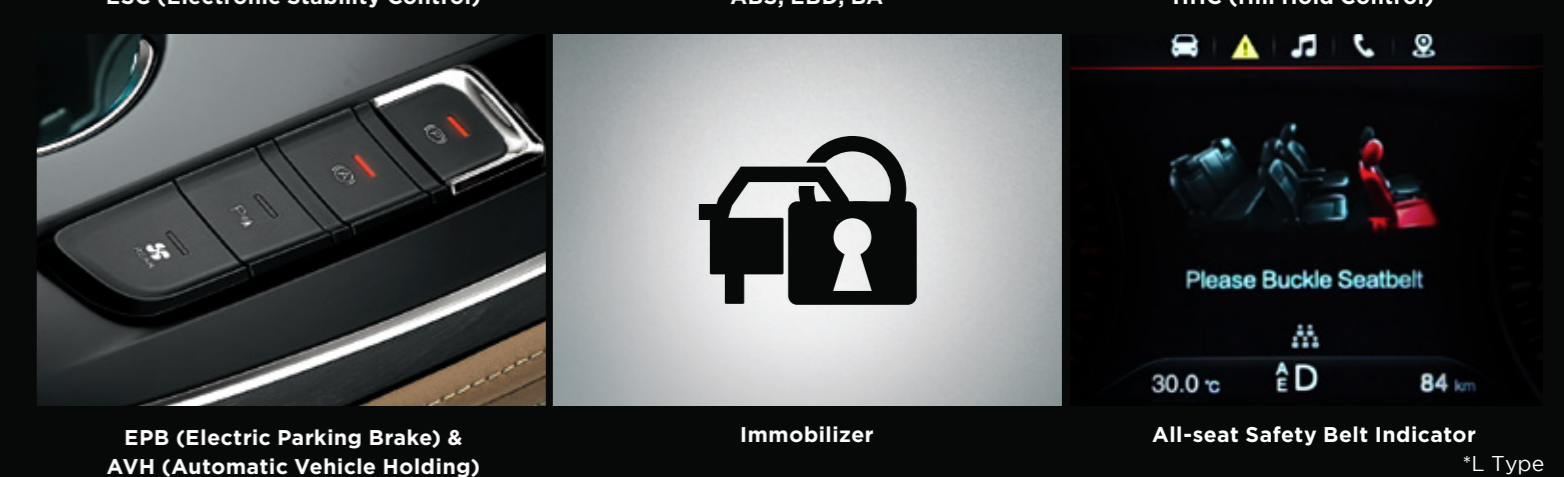

Display

Driving Information

Tire Pressure Monitoring System

Multimedia Display

Bluetooth Phone

Navigation Display

Front Parking Sensor\*

Rear Parking Camera

ISOFIX

ESC (Electronic Stability Control)

ABS, EBD, BA

HHC (Hill Hold Control)

EPB (Electric Parking Brake) & AVH (Automatic Vehicle Holding)

Immobilizer

All-seat Safety Belt Indicator

\*L Type